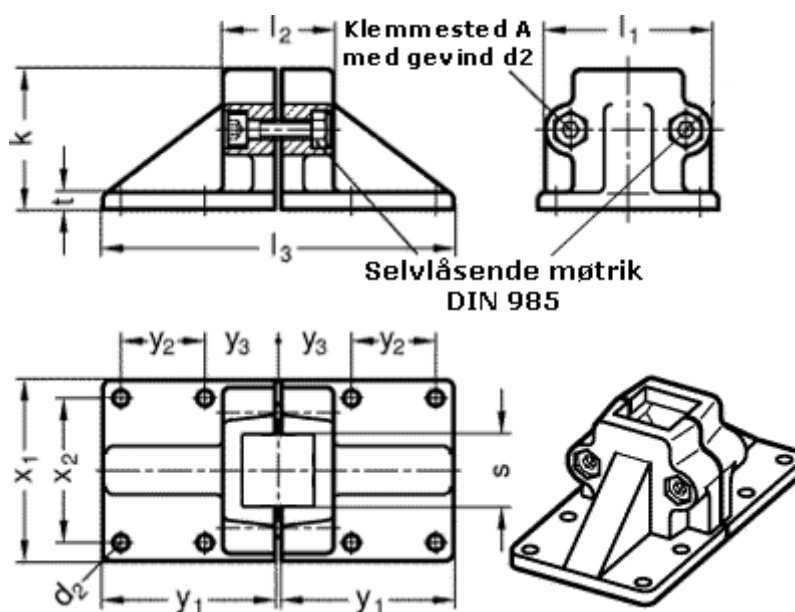

Article number: 20167V302BL

Description: Wide base clamp GN167-V30-2-BL  
GN167

## Measures

d2 = 7	x1 = 75
d3 = M 8	x2 = 60
k = 58	y1 = 72
l1 = 69	y2 = 35
l2 = 46	y3 = 30
l3 = 146	
S = V30	
t = 7	